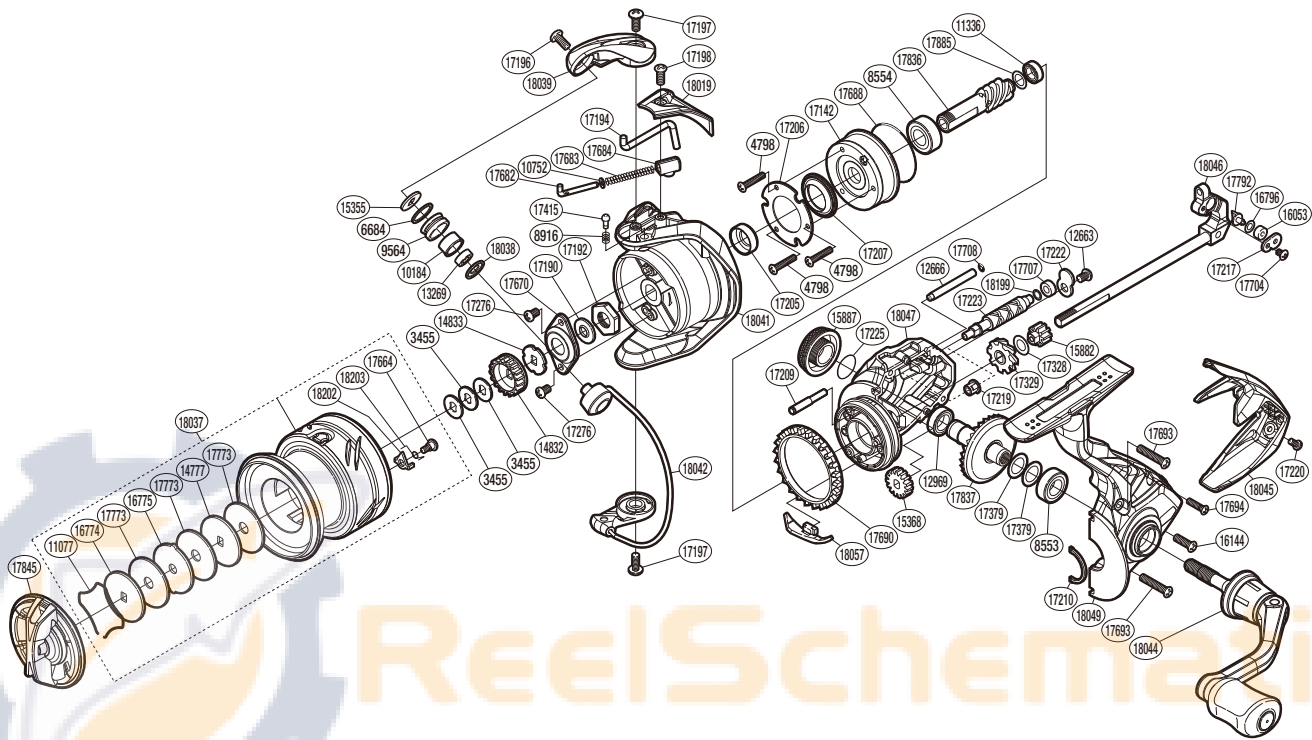

## ULT-2500HGFB

Please note that the number of adjusting washers may not be the same as shown in the exploded views. (51SF03E026X) (Adjustment will vary with each individual product.)

Part No.	Description	Part No.	Description	Part No.	Description
RD 3455	Spool Washer	RD17192	Rotor Nut	RD17694	Screw
RD 4798	Screw	RD17194	Bail Trip Lever	RD17704	Screw
RD 6684	Line Roller Spacer	RD17196	Screw	RD17707	Worm Bushing
RD 8553	Ball Bearing	RD17197	Screw	RD17708	O Ring
RD 8554	Ball Bearing	RD17198	Screw	RD17773	Drag Washer
RD 8916	Click Spring	RD17205	Rotor Ring	RD17792	Oscillating Pawl
RD 9564	Line Roller	RD17206	Roller Clutch Reinforce	RD17836	Pinion Gear
RD10184	Line Roller Bushing	RD17207	Roller Clutch Water Proof	RD17837	Drive Gear
RD10752	Bail Spring Guide A Support	RD17209	Idle Gear B Shaft	RD17845	Drag Knob
RD11077	Drag Washers Retainer	RD17210	Flange Water Proof	RD17885	Washer
RD11336	Ball Bearing	RD17217	Oscillating Pawl Cover	RD18019	Bail Spring Cover
RD12663	Screw	RD17219	Worm Bushing (Front)	RD18037	Spool Assembly
RD12666	Oscillating Guide A	RD17220	Screw	RD18038	Line Roller Support B
RD12969	Ball Bearing	RD17222	Worm Shaft Retainer	RD18039	Bail Arm
RD13269	Ball Bearing	RD17223	Worm Shaft	RD18041	Rotor
RD14777	Key Washer	RD17225	O Ring	RD18042	Bail Assembly
RD14832	Spool Support A	RD17276	Screw	RD18044	Handle Assembly
RD14833	Spool Support B	RD17328	Washer	RD18045	Rear Protector
RD15355	Line Roller Washer	RD17329	Idle Gear B (Large)	RD18046	Main Shaft Assembly
RD15368	Idle Gear	RD17379	Washer	RD18047	Body
RD15882	Idle Gear B (Small)	RD17415	Click Pin	RD18049	Side Cover
RD15887	Handle Screw Cap	RD17664	Screw	RD18057	Bail Trip Strike
RD16053	Oscillating Slider Bushing	RD17670	Rotor Nut Lock Plate	RD18199	Washer
RD16144	Screw	RD17682	Bail Spring Guide A	RD18202	Drag Click
RD16774	Key Washer	RD17683	Bail Spring	RD18203	Drag Click Spring
RD16775	Eared Washer	RD17684	Bail Spring Seat		
RD16796	Spacer	RD17688	O Ring		
RD17142	Roller Clutch Assembly	RD17690	Friction Ring		
RD17190	Bearing Water Proof	RD17693	Screw	RD18054	Anti Line Slip Sticker